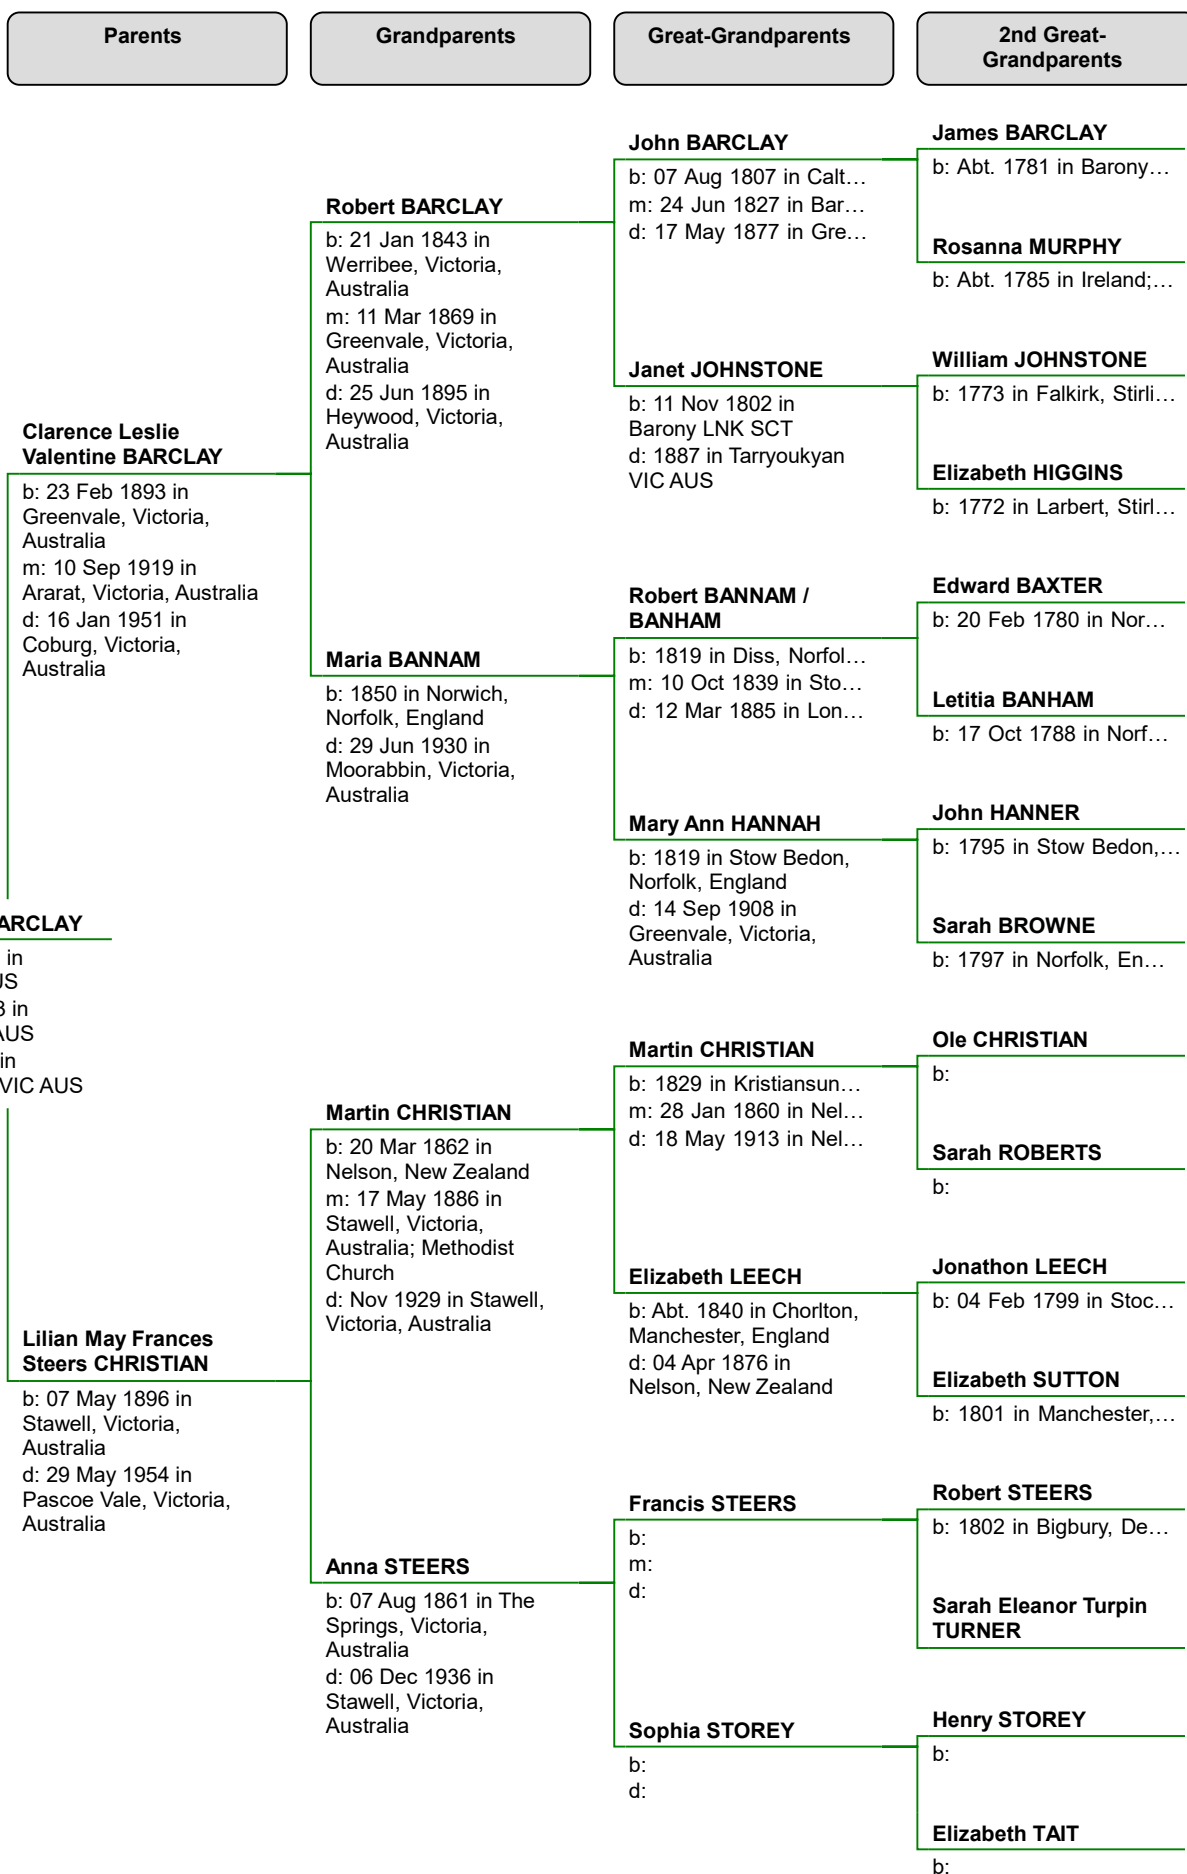

Pedigree Chart for Lorna June Barclay

2nd Great-Grandpar

3rd Great-Grandparents

4th Great-Grandparents

5th Great-Grandparents

6th Great-Grandparents

Francis BARCLAY

b: Abt. 06 Jan 1689 in...
m:
d: Abt. 1753 in Kilbirni...